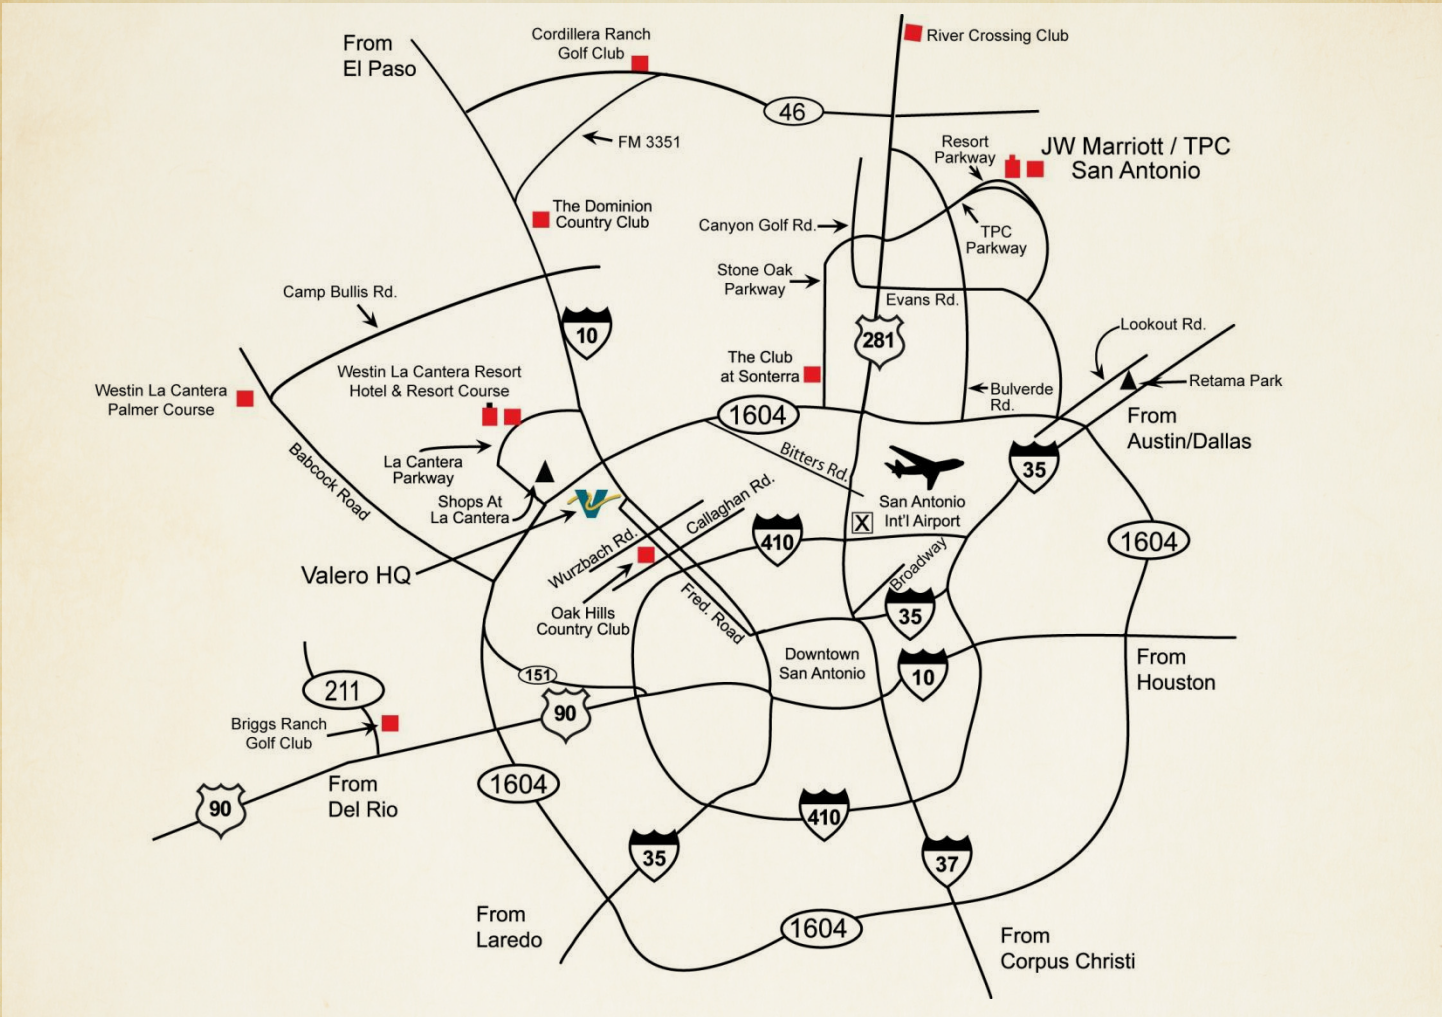

2012

VALERO TEXAS OPEN
Benefit for Children
GOLF CLASSIC

Sunday and Monday, April 22-23

CITY MAP FEATURING HOTELS AND GOLF COURSES

IMPORTANT ADDRESSES AND PHONE NUMBERS

Valero Energy Corporation
Corporate Headquarters

One Valero Way
San Antonio, TX 78249
(210) 345-2000

JW Marriott San Antonio
Hill Country Resort & Spa

23808 Resort Parkway
San Antonio, TX 78261
Hotel: (210) 276-2500
TPC San Antonio: (210) 491-5800

Westin La Cantera Resort
Hotel and Resort Course

16641 La Cantera Parkway
San Antonio, TX 78256
Hotel: (210) 558-6500
Resort Course: (210) 558-4653

Westin La Cantera Resort
Palmer Course

17865 Babcock Road
San Antonio, TX 78255
(210) 558-2365

The Club at Sonterra

901 Sonterra Blvd.
San Antonio, TX 78258
(210) 491-9900

The Dominion Country Club

1 Dominion Dr.
San Antonio, TX 78257
(210) 698-1146

Oak Hills Country Club

5403 Fredericksburg Rd.
San Antonio, TX 78229
(210) 384-7700